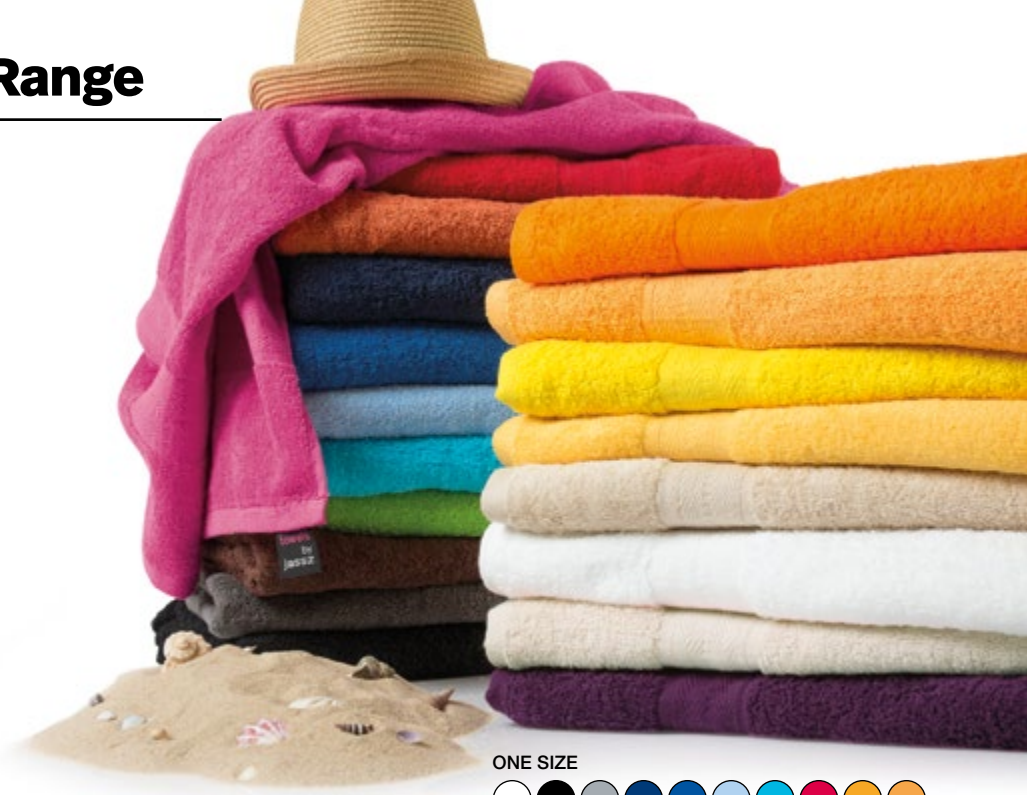

009.64 | RHINE GUEST TOWEL
30X50 CM
TO3509

015.64 | RHINE HAND TOWEL
50X100 CM
TO3515

016.64 | RHINE BATH TOWEL
70X140 CM
TO3516

017.64 | RHINE BEACH TOWEL
100X180 CM
TO3517

ONE SIZE

Seine Heavy Weight Range

003.64 | SEINE HAND TOWEL
50X100 CM
TO5503

005.64 | SEINE GUEST TOWEL
40X60 CM
TO5505

004.64 | SEINE BATH TOWEL
70X140CM
TO5504

006.64 | SEINE BEACH TOWEL
100X180 CM
TO5506

ONE SIZE

ONE SIZE

Tiber Hotel Quality Range