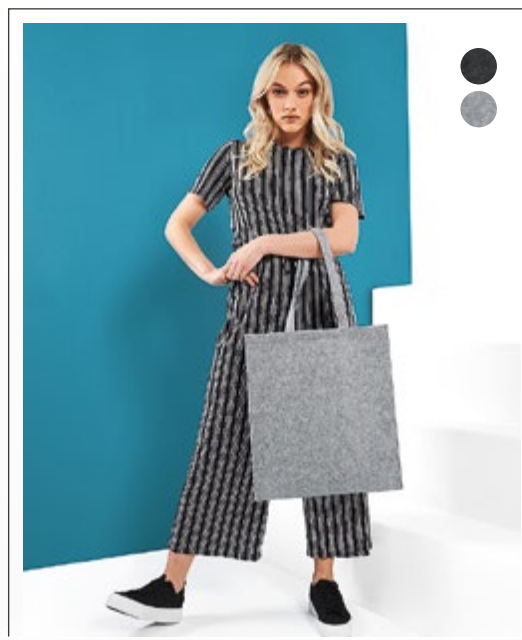

Westford[®]
Mill

665.28 | W451 Jute Base Canvas Tote

902.29 | BG116 Twin Handle Backpack

906.29 | BG233 Metallic Zip Mini Backpack

911.29 | BG646 Denim Barrel Bag

914.29 | BG723 Felt Tote Bag

904.29 | BG143 Oversized Across Body Bag