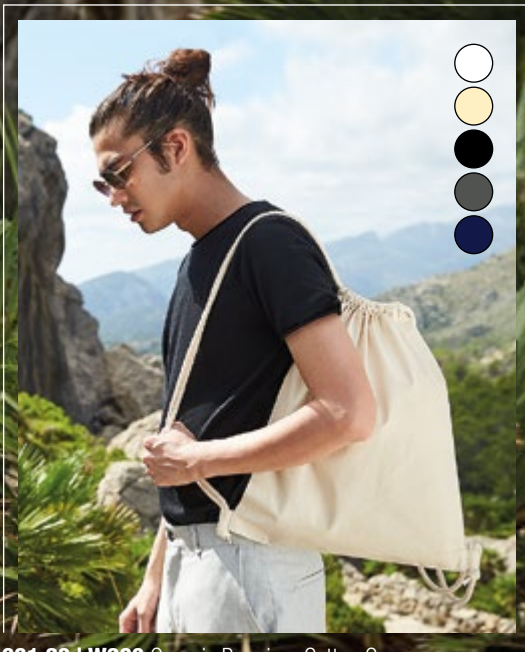

661.28 | W260 Organic Premium Cotton Gymsac