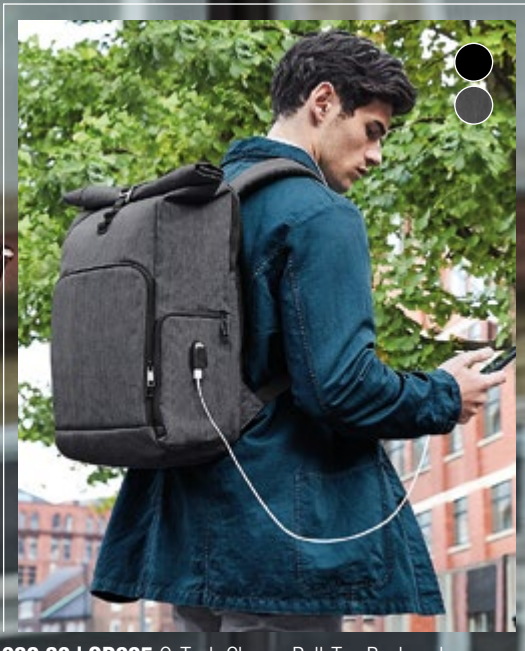

Westford[®]
Mill

665.28 | W451 Jute Base Canvas Tote

902.29 | BG116 Twin Handle Backpack

906.29 | BG233 Metallic Zip Mini Backpack

911.29 | BG646 Denim Barrel Bag

914.29 | BG723 Felt Tote Bag

904.29 | BG143 Oversized Across Body Bag