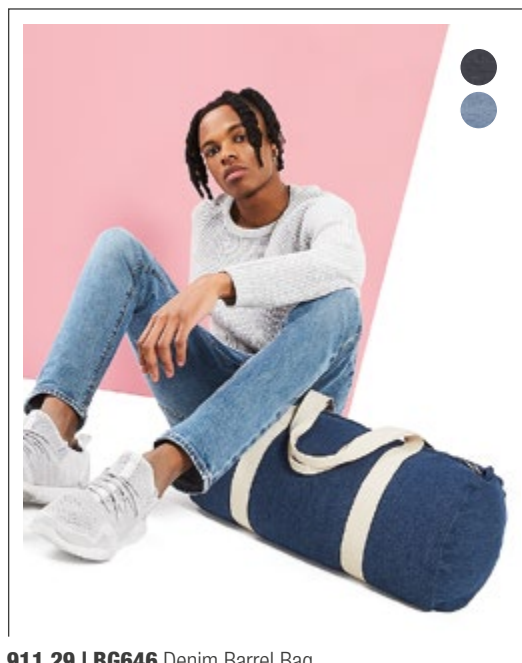

Westford[®]
Mill

665.28 | W451 Jute Base Canvas Tote

902.29 | BG116 Twin Handle Backpack

906.29 | BG233 Metallic Zip Mini Backpack

911.29 | BG646 Denim Barrel Bag

914.29 | BG723 Felt Tote Bag

904.29 | BG143 Oversized Across Body Bag