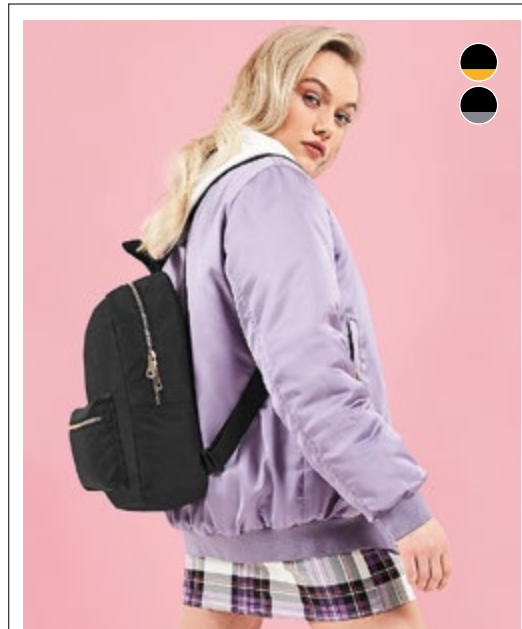

906.29 | BG233 Metallic Zip Mini Backpack