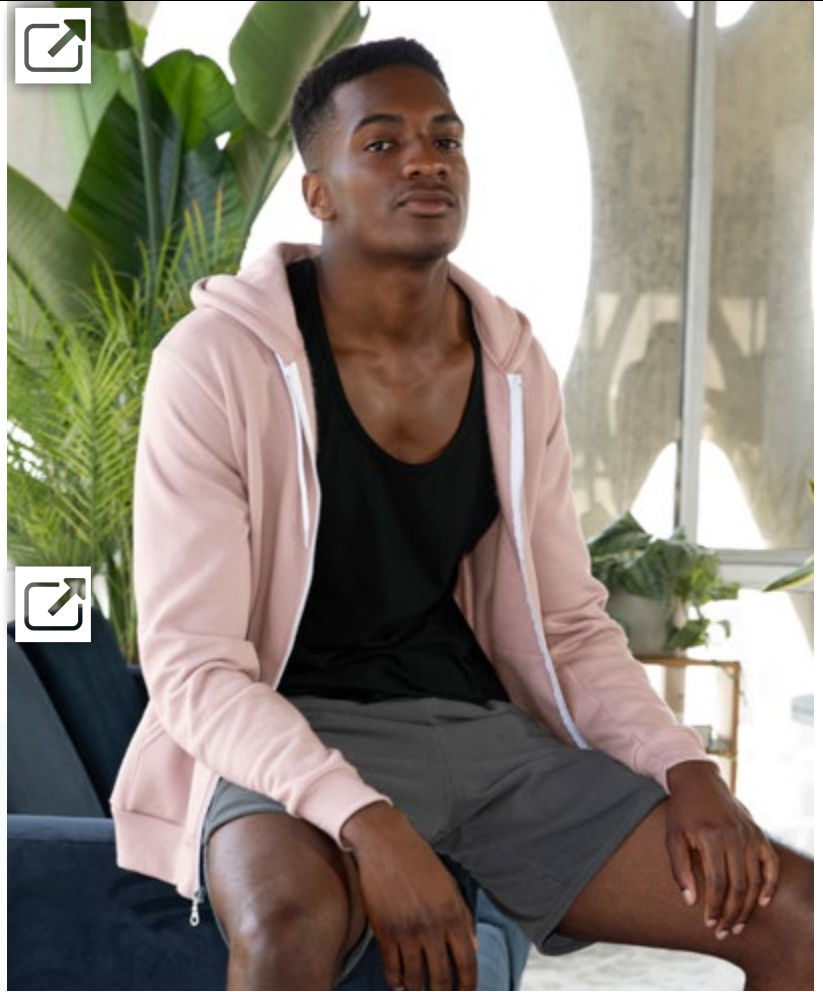

2XS, XS, S, M, L, XL, 2XL

107.07 | UNISEX FINE JERSEY
TANK
2408W

XS, S, M, L, XL, 2XL